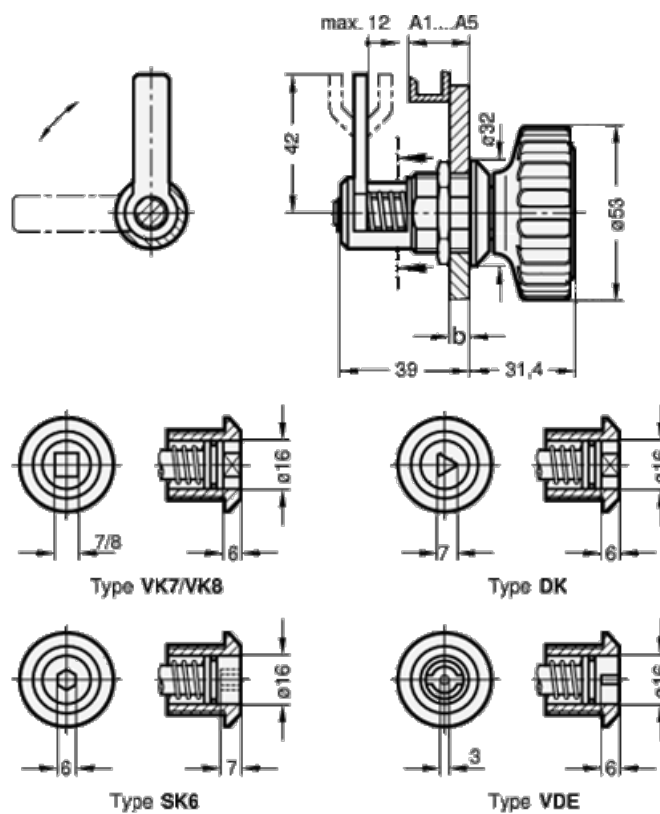

# Data Sheet

Article number: 201161VK8A3

Description: E+G Door lock GN 116.1-VK8-A3  
VK8 with square spindle A/F8

## Measures

b max = 12

Door + frame thickness = 19-31